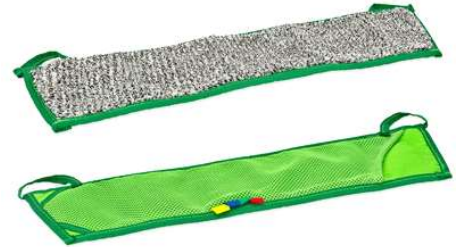

Click'm C Scrub Mop - 50 cm

GENERAL

High-quality mop for thorough cleaning and scrubbing of hard floors.

- Recommended for use on heavily soiled water resistant floors.
- Excellent scrubbing and cleaning power.
- Suitable for uneven floors such as anti-slip floors.

The Click'M C is a high-quality and innovative flat mop system, with a revolutionary magnetic click-fastening. Extra hygienic in use, the mop can be removed from the frame without coming into contact with your hands. There are three different mops available for the frame, each with four coloured ribbons for efficient use.

Dimensions: 50x12 cm

Weight: 110 g

Colors: Green & Grey

Washing: 750* - 1500**

Lifetime: 4 years***

Filling: non-woven cloth

Composition: 90% microfiber & 10% hard polyester

* Minimum amount of washes (under normal conditions)