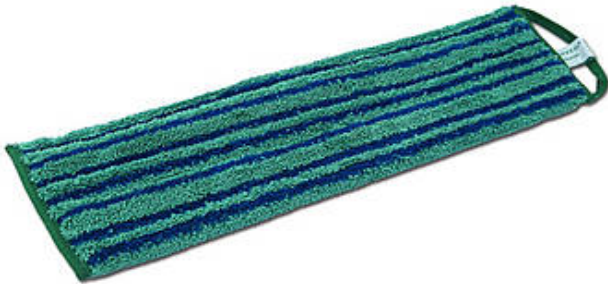

Product information

ScrubMop

Characteristics

- Fast cleaning of non-scratch floor areas;
- No spreading of dirt;
- Fast and easy change because of Velcro;
- Loop for removal of the mop;
- Efficient use because of colour coding.

Scrubbing and washing floors simultaneously: the Greenspeed[®] ScrubMop contains a combination of twisted microfibre and polyester material with strips of blue, hardened polypropylene for a scrubbing effect. The blue polypropylene ensures a scrubbing effect on hard, not easily scratched floors and walls, such as tiles and melamine. The interwoven microfibre and polyester material absorbs the dirt. The ScrubMop provides a more intensive cleaning: contamination and caked dirt will be removed efficiently.

The loop at the side ensures that the dirty surface does not have to be touched while changing mops. This changing is quick and simple because the backing of the ScrubMop is made of Velcro. Colour-coded mops guarantee an efficient and hygienic use.

Specifications

Colour	green with blue 'scrubbing strips' (with coloured labels)
Dimensions	30 cm (28/32 x 13) 45 cm (42/46 x 13)
Composition	60% microfibre and 40% polypropylene (blue strips)
Weight	± 85 grams (30 cm) ± 120 grams (45 cm)
Filling	2x microfibre cloth and 1x non-woven cloth